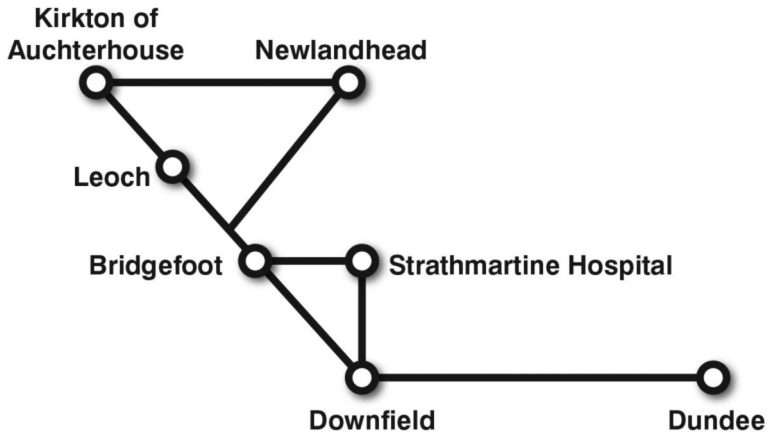

Services
**137 &
138**

Bus Timetable

Auchterhouse – Bridgefoot – Strathmartine
Hospital – Downfield – Dundee

Leaflet 28

From 5 June 2017

XPLORE Dundee